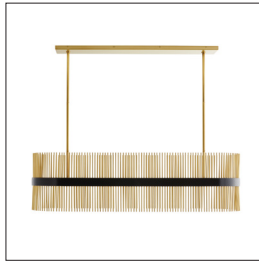

ARTERIOS

HOZIER OVAL CHANDELIER

89476
H: 15.5 IN, W: 49.5 IN, D: 14.5 IN
Antique Brass
Contract Suitable As Is

Grand in sculptural form, this brilliant chandelier is crafted with hundreds of antique brass steel tubes. The main steel ring holds ten candelabra bulbs and is finished in bronze. The linear tubes are fitted in the main ring and match the hanging stem in an antique brass finish. Additional pipe available (PIPE-422). Damp-rated, although limited covered outdoor areas may affect finish.

APPEARANCE

Material	Steel
Finish	Antique Brass, Bronze
Top Coat/Sealant	true

DIMENSIONS

Chandelier	H: 13.5 IN, W: 49.5 IN, D: 14.5 IN
Minimum Hanging Height	15.5 IN
Maximum Hanging Height	37.5 IN
Canopy	H: 1 IN, W: 39 IN, D: 5 IN