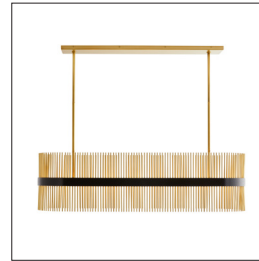

ARTERIOS

HOZIER OVAL CHANDELIER

89476
H: 15.5 IN, W: 49.5 IN, D: 14.5 IN
Antique Brass
Contract Suitable As Is

Grand in sculptural form, this brilliant chandelier is crafted with hundreds of antique brass steel tubes. The main steel ring holds ten candelabra bulbs and is finished in bronze. The linear tubes are fitted in the main ring and match the hanging stem in an antique brass finish. Additional pipe available (PIPE-422). Damp-rated, although limited covered outdoor areas may affect finish.

APPEARANCE

Material	Steel
Finish	Antique Brass, Bronze
Top Coat/Sealant	true

DIMENSIONS

Chandelier	H: 13.5 IN, W: 49.5 IN, D: 14.5 IN
Minimum Hanging Height	15.5 IN
Maximum Hanging Height	37.5 IN
Canopy	H: 1 IN, W: 39 IN, D: 5 IN