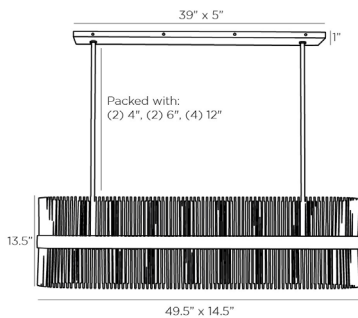

ARTERIOS

HOZIER OVAL CHANDELIER

89476
H: 15.5 IN, W: 49.5 IN, D: 14.5 IN
Antique Brass
Contract Suitable As Is

Grand in sculptural form, this brilliant chandelier is crafted with hundreds of antique brass steel tubes. The main steel ring holds ten candelabra bulbs and is finished in bronze. The linear tubes are fitted in the main ring and match the hanging stem in an antique brass finish. Additional pipe available (PIPE-422). Damp-rated, although limited covered outdoor areas may affect finish.

APPEARANCE

Material	Steel
Finish	Antique Brass, Bronze
Top Coat/Sealant	true

DIMENSIONS

Chandelier	H: 13.5 IN, W: 49.5 IN, D: 14.5 IN
Minimum Hanging Height	15.5 IN
Maximum Hanging Height	37.5 IN
Canopy	H: 1 IN, W: 39 IN, D: 5 IN

WIRING

Rating	Damp
Cord	10 FT, Black/White, SVT
Socket	10, Type B - E12
Photographed Bulb	Small Clear Tubular Bulb
Maximum Watt	40
Voltage	110-120 V

COMPLIANCY

RoHS	true
------	------

SHIPPING

Shipping Requirements	TruckShip
Product Weight	57 LBS
Gross Weight 1	65 LBS
Shipping Box 1	H: 17.5 IN, L: 54.5 IN, W: 18.75 IN

REPLACEMENT PARTS

Replacement Part 1	PIPE-422
Replacement Part 1 Dim	(1) 4", (1) 6", (1) 12"
Replacement Part 2	CANOPY-599
Replacement Part 2 Dim	1" x 39" x 5"

CONTRACT

Contract Suitable	true
-------------------	------